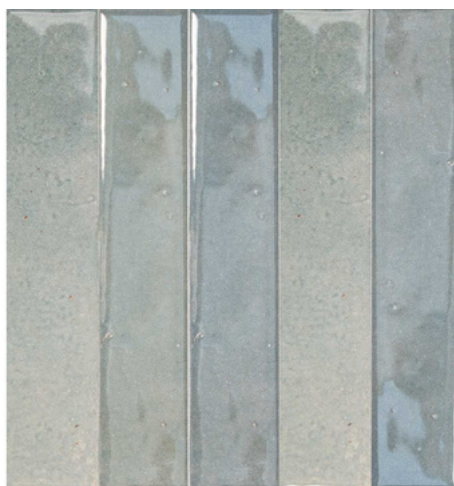

savil

Made in Spain

A collection that is inspired by nature,
each piece revealing unique nuances, reminding us that
the imperfect, the organic, and the authentic have the
power to move us.

Savil has a wide range of gloss colours, and
2 proportional formats which can be used together or on their own

Savil Viridian 50x150 (42.13%)
Savil Viridian 28x150 (57.87%)
Random pattern

Di Lorenzo
TILE MERCHANTS

AVAILABLE COLOURS

Porcelain

Savil Flour Gloss 50x150

Savil Flour Gloss Slim 28x150

Savil Vanilla Gloss 50x150

Savil Vanilla Gloss Slim 28x150

Savil Cloud Gloss 50x150

Savil Cloud Gloss Slim 28x150

AVAILABLE COLOURS

Porcelain

Savil Viridian Gloss 50x150

Savil Viridian Gloss Slim 28x150

Savil Ultramarine Gloss 50x150

AVAILABLE SIZES

50x150 x 8.5mm

28x150 x 8.5mm

GLOSS

Flour
Vanilla
Cloud
Viridian
Ultramarine
Jungle

INSTALLATION GUIDE

TILE FIXING

To ensure the products adhere correctly to the surface, it is essential to use specific adhesive and grouting material. This must also be suitable for the environment they will have to withstand. Fitting with traditional mortars does not ensure good adhesion.