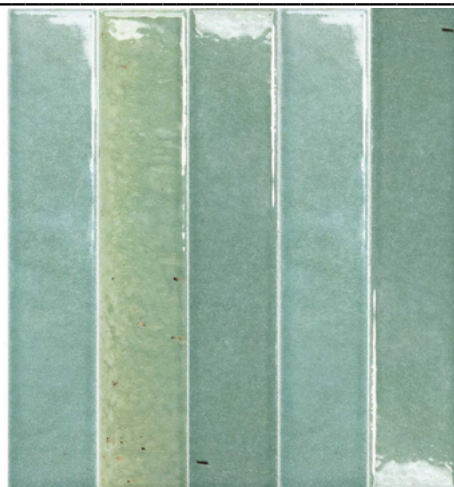

Savil Vanilla Gloss Slim 28x150

Savil Cloud Gloss 50x150

Savil Cloud Gloss Slim 28x150

AVAILABLE COLOURS

Porcelain

Savil Viridian Gloss 50x150

Savil Viridian Gloss Slim 28x150

Savil Ultramarine Gloss 50x150

Savil Ultramarine Gloss Slim 28x150

Savil Jungle Gloss 50x150

Savil Jungle Gloss Slim 28x150

Savil Vanilla 50x150 (60.6%)
Savil Vanilla Slim 28x150 (39.4%)

Savil Jungle 50x150 (42.13%)
Savil Jungle Slim 28x150 (57.87%)

AVAILABLE SIZES

50x150 x 8.5mm

28x150 x 8.5mm

GLOSS

Flour
Vanilla
Cloud
Viridian
Ultramarine
Jungle

INSTALLATION GUIDE

TILE FIXING

To ensure the products adhere correctly to the surface, it is essential to use specific adhesive and grouting material. This must also be suitable for the environment they will have to withstand. Fitting with traditional mortars does not ensure good adhesion.