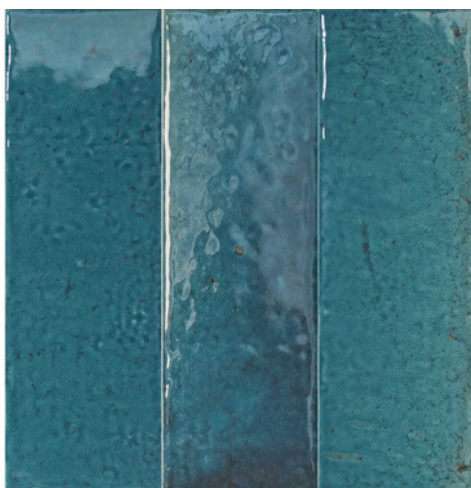

savil

Made in Spain

A collection that is inspired by nature,
each piece revealing unique nuances, reminding us that
the imperfect, the organic, and the authentic have the
power to move us.

Savil has a wide range of gloss colours, and
2 proportional formats which can be used together or on their own

Savil Vanilla Gloss Slim 28x150

Savil Cloud Gloss 50x150

Savil Cloud Gloss Slim 28x150

AVAILABLE COLOURS

Porcelain

Savil Viridian Gloss 50x150

Savil Viridian Gloss Slim 28x150

Savil Ultramarine Gloss 50x150

Savil Ultramarine Gloss Slim 28x150

Savil Jungle Gloss 50x150

Savil Jungle Gloss Slim 28x150

Savil Vanilla 50x150 (60.6%)
Savil Vanilla Slim 28x150 (39.4%)

Savil Jungle 50x150 (42.13%)
Savil Jungle Slim 28x150 (57.87%)

AVAILABLE SIZES

50x150 x 8.5mm

28x150 x 8.5mm

GLOSS

Flour
Vanilla
Cloud
Viridian
Ultramarine
Jungle

INSTALLATION GUIDE

TILE FIXING

To ensure the products adhere correctly to the surface, it is essential to use specific adhesive and grouting material. This must also be suitable for the environment they will have to withstand. Fitting with traditional mortars does not ensure good adhesion.