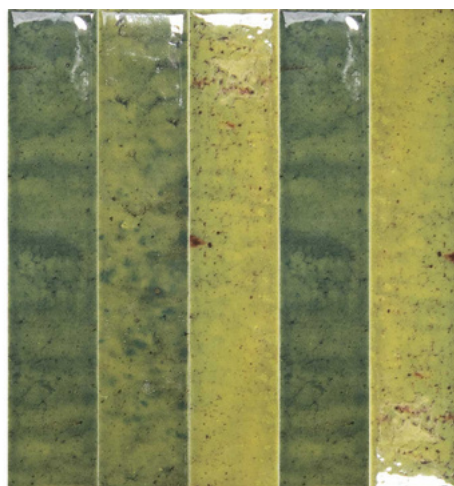

Savil Viridian 50x150 (42.13%)
Savil Viridian 28x150 (57.87%)
Random pattern

Di Lorenzo
TILE MERCHANTS

AVAILABLE COLOURS

Porcelain

Savil Flour Gloss 50x150

Savil Flour Gloss Slim 28x150

Savil Vanilla Gloss 50x150

Savil Vanilla Gloss Slim 28x150

Savil Cloud Gloss 50x150

Savil Cloud Gloss Slim 28x150

AVAILABLE COLOURS

Porcelain

Savil Viridian Gloss 50x150

Savil Viridian Gloss Slim 28x150

Savil Ultramarine Gloss 50x150

Savil Ultramarine Gloss Slim 28x150

Savil Jungle Gloss 50x150

Savil Jungle Gloss Slim 28x150

Savil Vanilla 50x150 (60.6%)
Savil Vanilla Slim 28x150 (39.4%)

Savil Jungle 50x150 (42.13%)
Savil Jungle Slim 28x150 (57.87%)

AVAILABLE SIZES

50x150 x 8.5mm

28x150 x 8.5mm

GLOSS

Flour
Vanilla
Cloud
Viridian
Ultramarine
Jungle

INSTALLATION GUIDE

TILE FIXING

To ensure the products adhere correctly to the surface, it is essential to use specific adhesive and grouting material. This must also be suitable for the environment they will have to withstand. Fitting with traditional mortars does not ensure good adhesion.