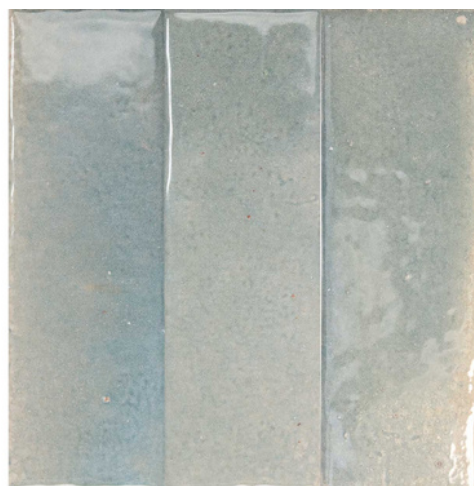

savil

Made in Spain

A collection that is inspired by nature,
each piece revealing unique nuances, reminding us that
the imperfect, the organic, and the authentic have the
power to move us.

Savil has a wide range of gloss colours, and
2 proportional formats which can be used together or on their own

Savil Viridian 50x150 (42.13%)
Savil Viridian 28x150 (57.87%)
Random pattern

Di Lorenzo
TILE MERCHANTS

AVAILABLE COLOURS

Porcelain

Savil Flour Gloss 50x150

Savil Flour Gloss Slim 28x150

Savil Vanilla Gloss 50x150

Savil Vanilla Gloss Slim 28x150

Savil Cloud Gloss 50x150

Savil Cloud Gloss Slim 28x150

AVAILABLE COLOURS

Porcelain

Savil Viridian Gloss 50x150

Savil Viridian Gloss Slim 28x150

Savil Ultramarine Gloss 50x150

AVAILABLE SIZES

50x150 x 8.5mm

28x150 x 8.5mm

GLOSS

Flour
Vanilla
Cloud
Viridian
Ultramarine
Jungle

INSTALLATION GUIDE

TILE FIXING

To ensure the products adhere correctly to the surface, it is essential to use specific adhesive and grouting material. This must also be suitable for the environment they will have to withstand. Fitting with traditional mortars does not ensure good adhesion.