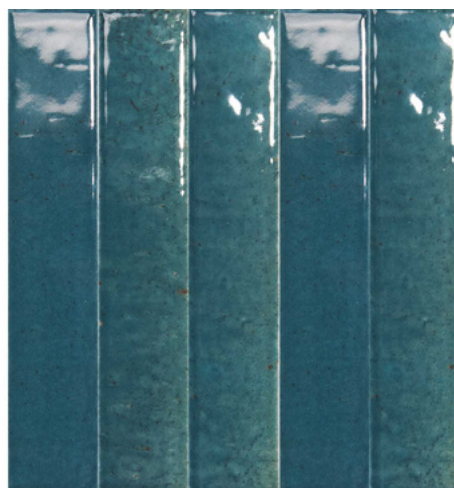

Savil Vanilla Gloss Slim 28x150

Savil Cloud Gloss 50x150

Savil Cloud Gloss Slim 28x150

AVAILABLE COLOURS

Porcelain

Savil Viridian Gloss 50x150

Savil Viridian Gloss Slim 28x150

Savil Ultramarine Gloss 50x150

Savil Ultramarine Gloss Slim 28x150

Savil Jungle Gloss 50x150

Savil Jungle Gloss Slim 28x150

Savil Vanilla 50x150 (60.6%)
Savil Vanilla Slim 28x150 (39.4%)

Savil Jungle 50x150 (42.13%)
Savil Jungle Slim 28x150 (57.87%)

AVAILABLE SIZES

50x150 x 8.5mm

28x150 x 8.5mm

GLOSS

Flour
Vanilla
Cloud
Viridian
Ultramarine
Jungle

INSTALLATION GUIDE

TILE FIXING

To ensure the products adhere correctly to the surface, it is essential to use specific adhesive and grouting material. This must also be suitable for the environment they will have to withstand. Fitting with traditional mortars does not ensure good adhesion.