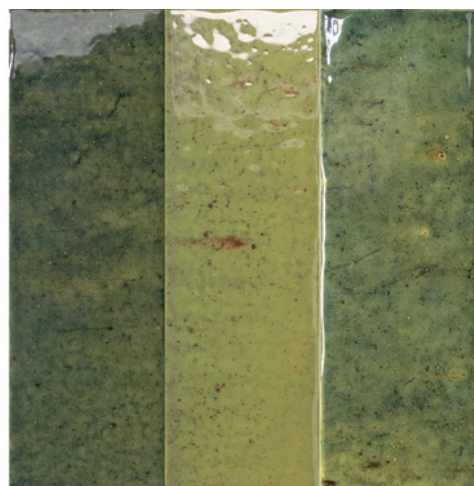

Savil Vanilla Gloss Slim 28x150

Savil Cloud Gloss 50x150

Savil Cloud Gloss Slim 28x150

AVAILABLE COLOURS

Porcelain

Savil Viridian Gloss 50x150

Savil Viridian Gloss Slim 28x150

Savil Ultramarine Gloss 50x150

Savil Ultramarine Gloss Slim 28x150

Savil Jungle Gloss 50x150

Savil Jungle Gloss Slim 28x150

Savil Vanilla 50x150 (60.6%)
Savil Vanilla Slim 28x150 (39.4%)

Savil Jungle 50x150 (42.13%)
Savil Jungle Slim 28x150 (57.87%)

AVAILABLE SIZES

50x150 x 8.5mm

28x150 x 8.5mm

GLOSS

Flour
Vanilla
Cloud
Viridian
Ultramarine
Jungle

INSTALLATION GUIDE

TILE FIXING

To ensure the products adhere correctly to the surface, it is essential to use specific adhesive and grouting material. This must also be suitable for the environment they will have to withstand. Fitting with traditional mortars does not ensure good adhesion.